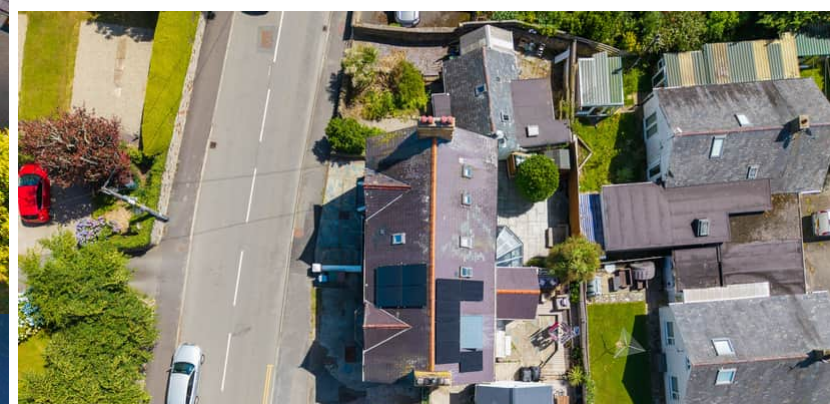

For Sale

£599,950

Birkdale, Llanbedrog. LL53 7NU.

6 Bedrooms

3 Bathrooms

- CENTRAL LOCATION
- OFF STREET PARKING
- PRIVATE REAR GARDEN
- AIR SOURCE HEAT PUMP & SOLAR PANELS
- LOG BURNER
- DETACHED SELF CONTAINED UNIT WITH STUDIO/STORAGE ABOVE